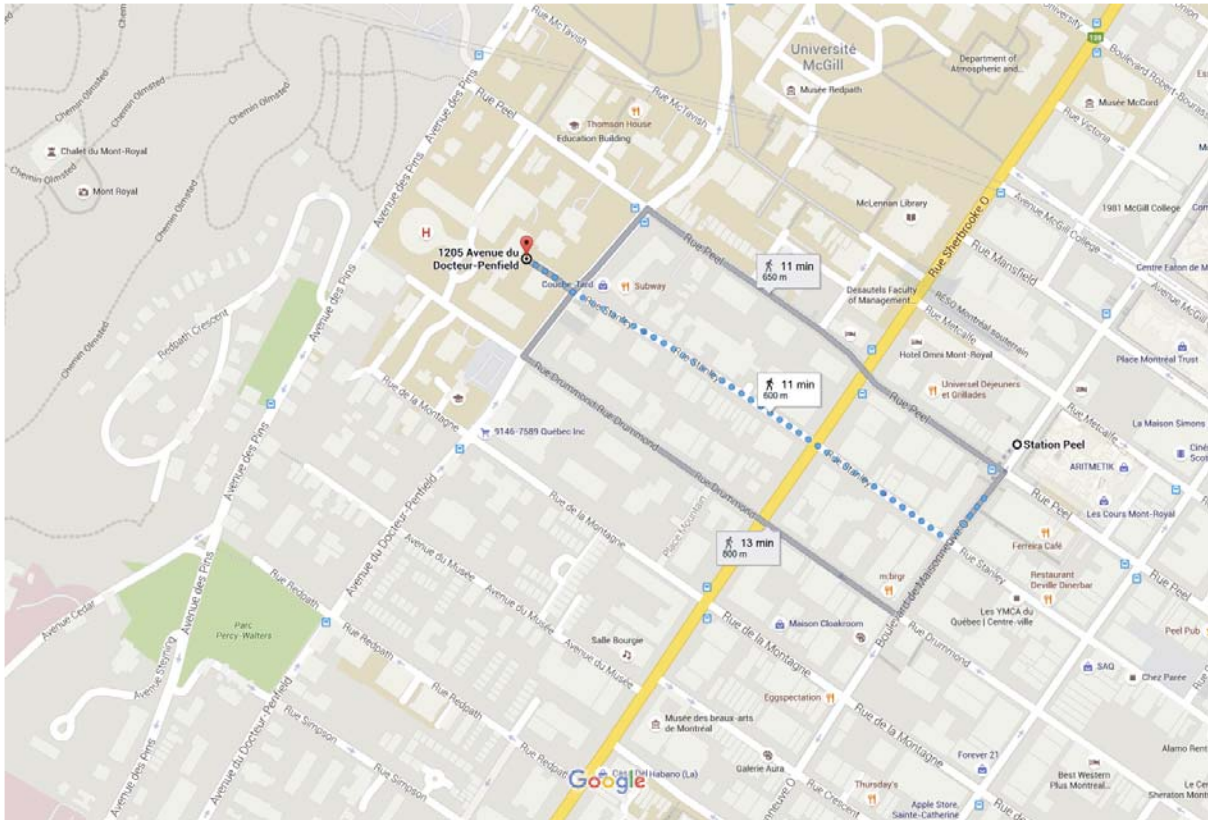

Station Peel, Montréal, QC to 1205 Avenue du Docteur-Penfield, Montréal, QC H3A 1B1

Walk 600 m, 11 min

https://www.google.ca/maps/dir/Station+Peel,+Montr%C3%A9al,+QC/45.5028906,-73.5811351/@45.5014494,-73.5800517,17z/am=V/data=!3m1!4m9!4m8!1m5!1m1!1s0x4cc91a41406cf3cf03ac9674923d1d9310... 1/2

Map data ©2016 Google 50 m

Station Peel

Use caution - may involve errors or sections not suited for walking

- ↑ 1. Head southwest on Boulevard de Maisonneuve O toward Rue Stanley 69 m

- ↪ 2. Turn right onto Rue Stanley 550 m
 - 🚶 Take the stairs

1205 Avenue du Docteur-Penfield

Montréal, QC H3A 1B1

These directions are for planning purposes only. You may find that construction projects, traffic, weather, or other events may cause conditions to differ from the map results, and you should plan your route accordingly. You must obey all signs or notices regarding your route.