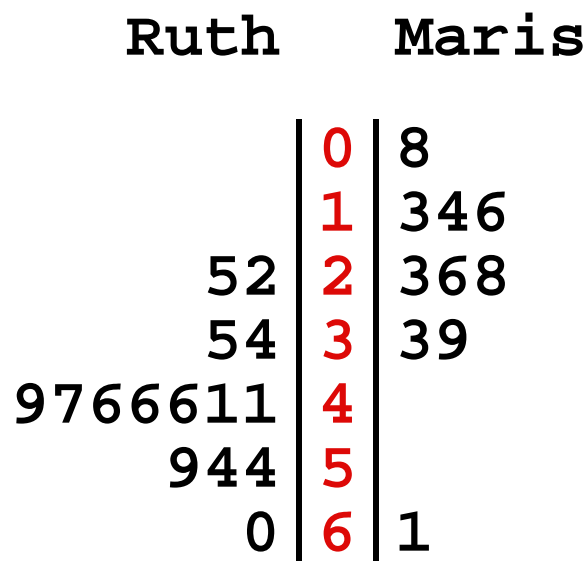

"STEM and LEAF" DISPLAY (STEMPLOT)

Data:

<u>6</u> 7	<u>9</u> 0	83	85	73	80	78	79
68	71	53	65	74	64	77	56
66	63	70	49	56	71	67	58
60	72	67	57	60	90	63	88
78	46	64					

STEPS

1

stems

2

leaves

3

order the leaves

4	4 96	4 69
5	5 36687	5 36678
6	6 <u>7</u> 85463707034	6 00334 <u>4</u> 56 <u>7</u> 778
7	7 3891470128	7 0112347889
8	8 3508	8 0358
9	9 <u>00</u>	9 <u>00</u>

BACK-TO-BACK STEM PLOT

Data:

Here are the number of home runs that Babe Ruth hit in each of his 15 years with the New York Yankees, 1920 to 1934:

54 59 35 41 46 25 47 60 54 46 49 46 41 34 22

Ruth's record of 60 home runs in one season was broken by another Yankee, Roger Maris, who hit 61 runs in 1961.