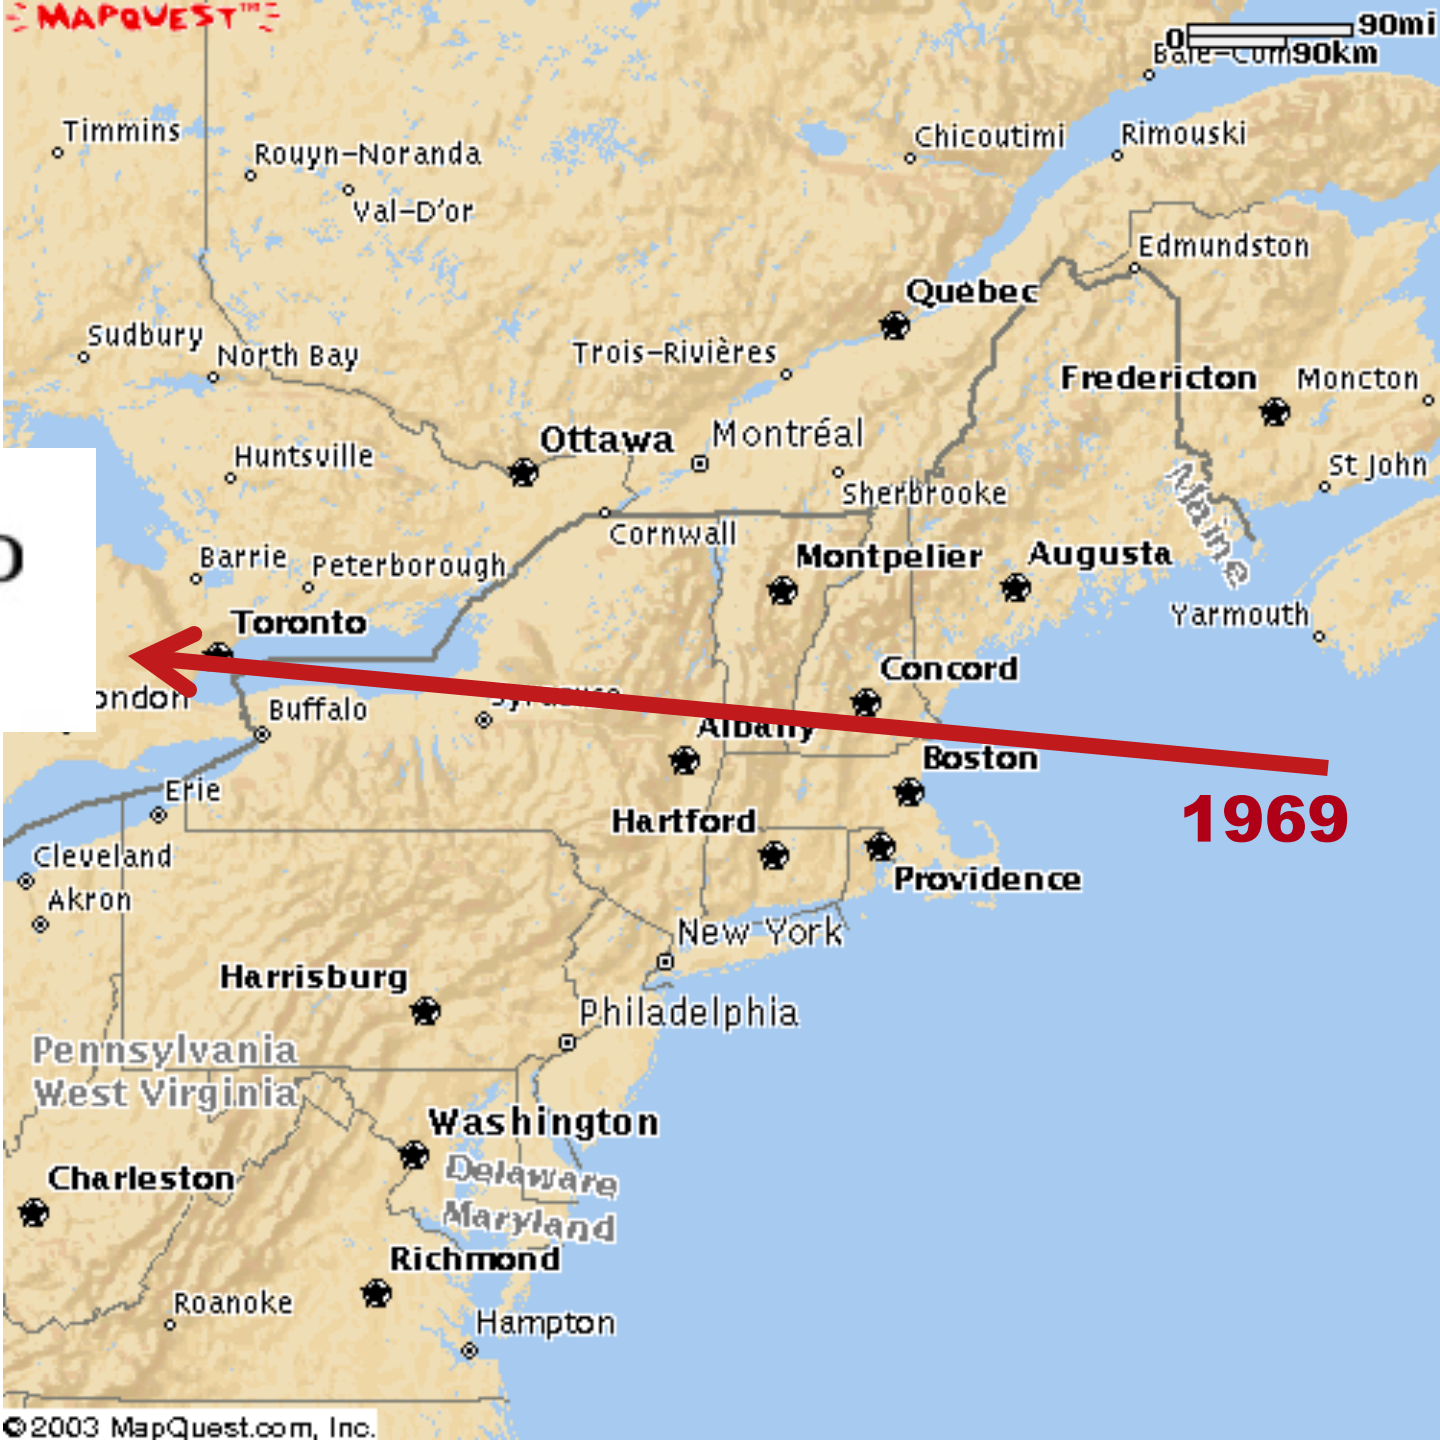

GEORGE BOOLE

1815 - 1864

**MATHEMATICIAN. INVENTOR OF
BOOLEAN ALGEBRA. PROFESSOR OF
MATHEMATICS, QUEENS COLLEGE
(NOW U.C.C.). HE LIVED HERE
FROM 1849 TO 1855.**

GEORGE BOOLE

1815 - 1864

MATHEMATICIAN, INVENTOR OF
BOOLEAN ALGEBRA, PROFESSOR OF
MATHEMATICS, QUEENS COLLEGE
(NOW U.C.C.), HE LIVED HERE
FROM 1849 TO 1852.